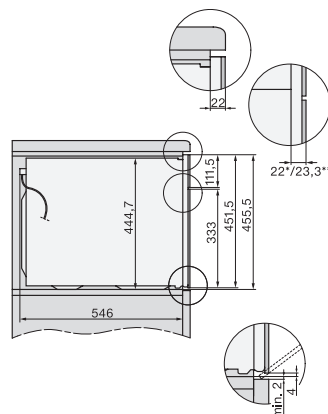

Max nischhöjd i mm

452

Nischdjup i mm

550

Produktbredd i mm

595

Produkt höjd i mm

456

H7x4xBM, installation drawings

H7x40BM/BMX, installation drawings

DG7x40, DGC7x4x, DGC7x6x, DG7635, DGM7x4x, DO7, H2860B/BP, H7240BM, H7x40BM, H7x4x8/BP, H7x6x8/BP, installation drawings

H226x-1B/BP/E/EP/I/P, H2760B/BP, H28x0B/BP, H7x40BM/BMX, H7x6x8/BP/BPX, installation drawings