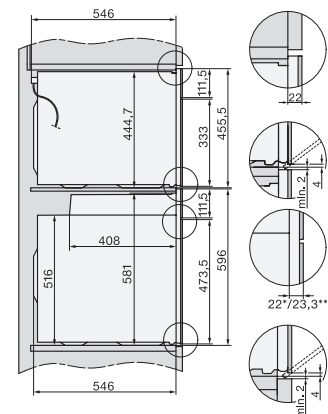

H2xxx-1 B/BP/E/I/P, H7xxx B/BP/BM/BMX, installation drawings